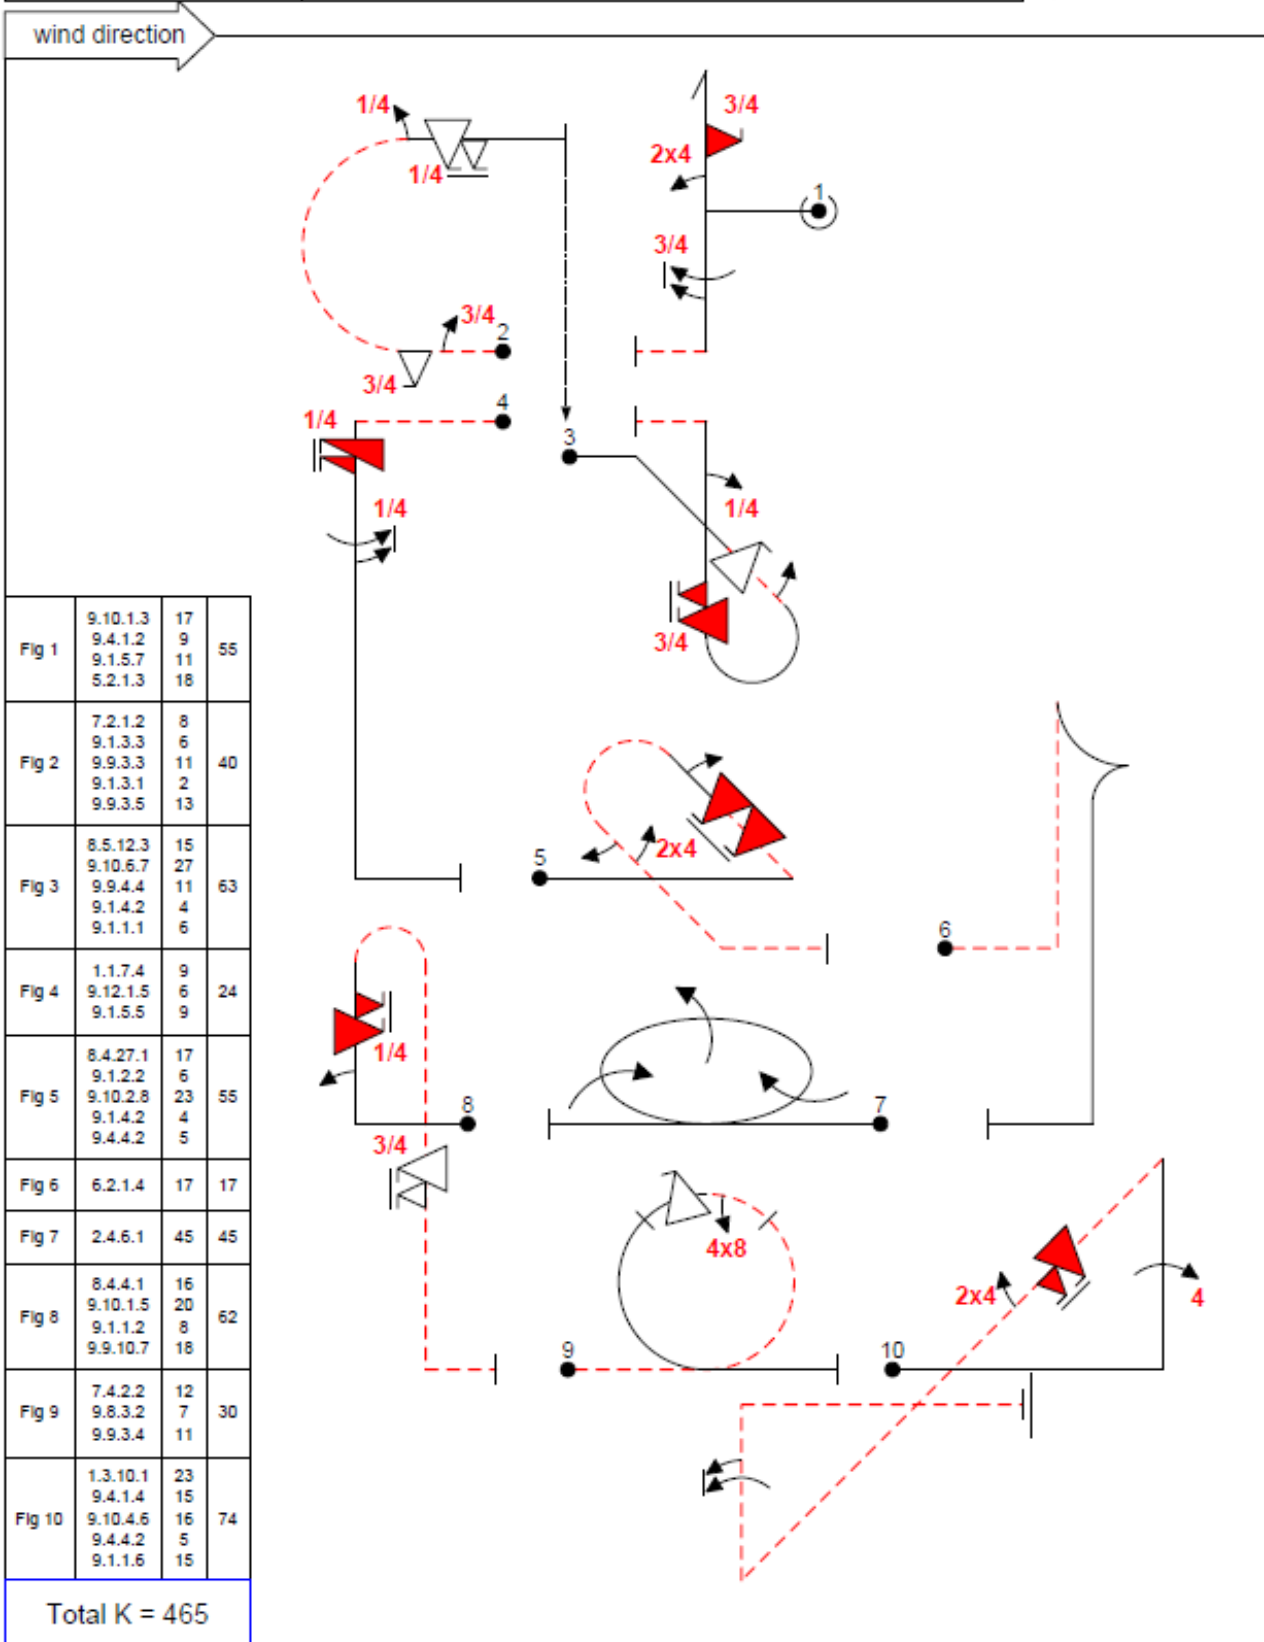

Sportreferat European Acro Cup im DMFV

William Kiehl
Am Lämmersteig 26
87700 Memmingen
Email: kiehl.william@t-online.de

C	Contest: Official 2015 Unlimited
Date:	Program: Known

Created Using Areal 6™ software. ACCcasidy@aol.com